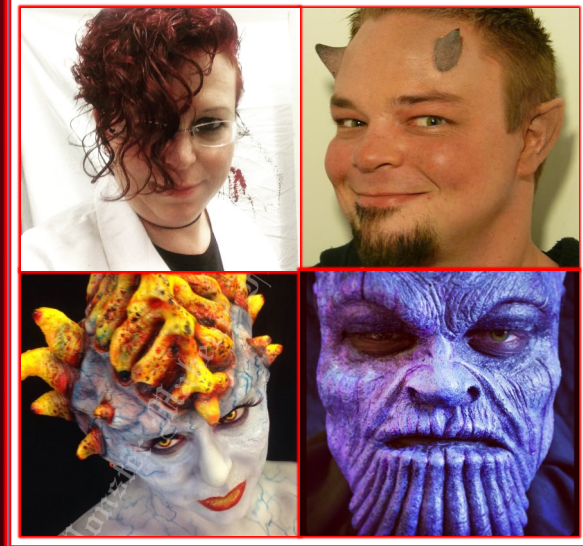

Monster Makeup FX™ and the Monster Makeup FX Migrations Mobile Special Effects Makeup Studio

Who We Are

Joshua Adams and Midian Crosby are married professional special FX and special makeup effects artists and film experts. We've worked on 30 feature films and we founded our studio, **Monster Makeup FX™** in 2010.

What We Do

Practical Special FX and Special Makeup Effects for films, TV shows, commercials, music videos, theater, and live events. We do sculpting, molding, casting, and lifecasting. We also create privately commissioned artistic projects like custom masks, props, and display pieces.

We've done design & prototyping for the **United States Armed Forces** and we create casualty & injury simulation makeup effects *for military, law enforcement, and first-responder training simulations & exercises.*