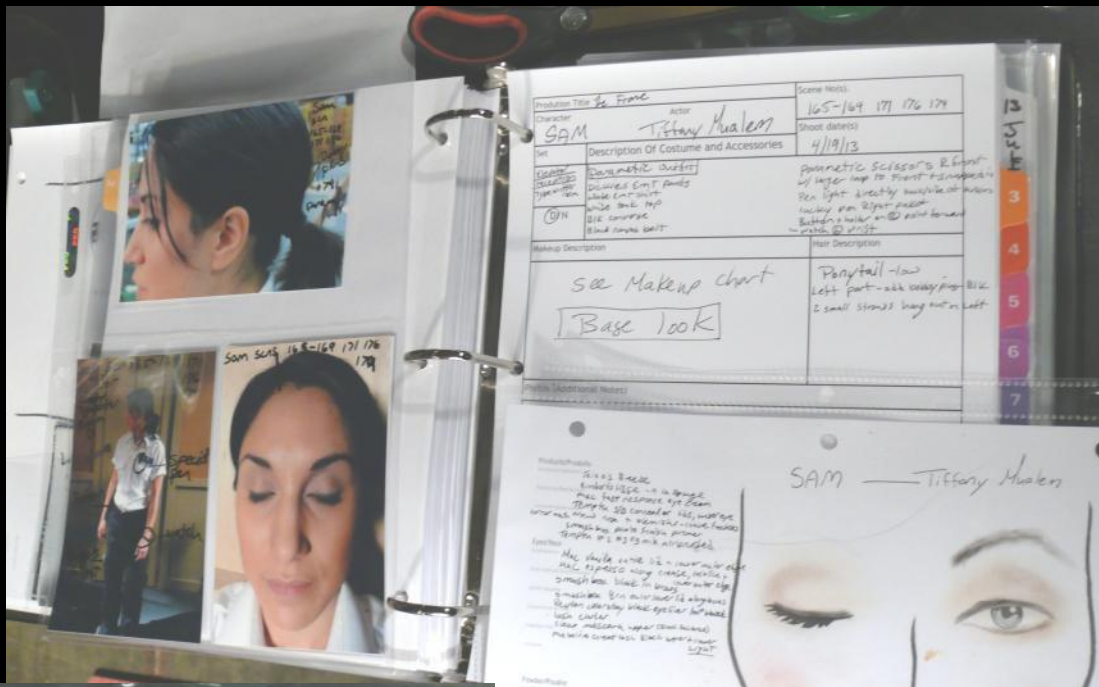

Monster Makeup FX™

Continuity tracking of multiple departments.